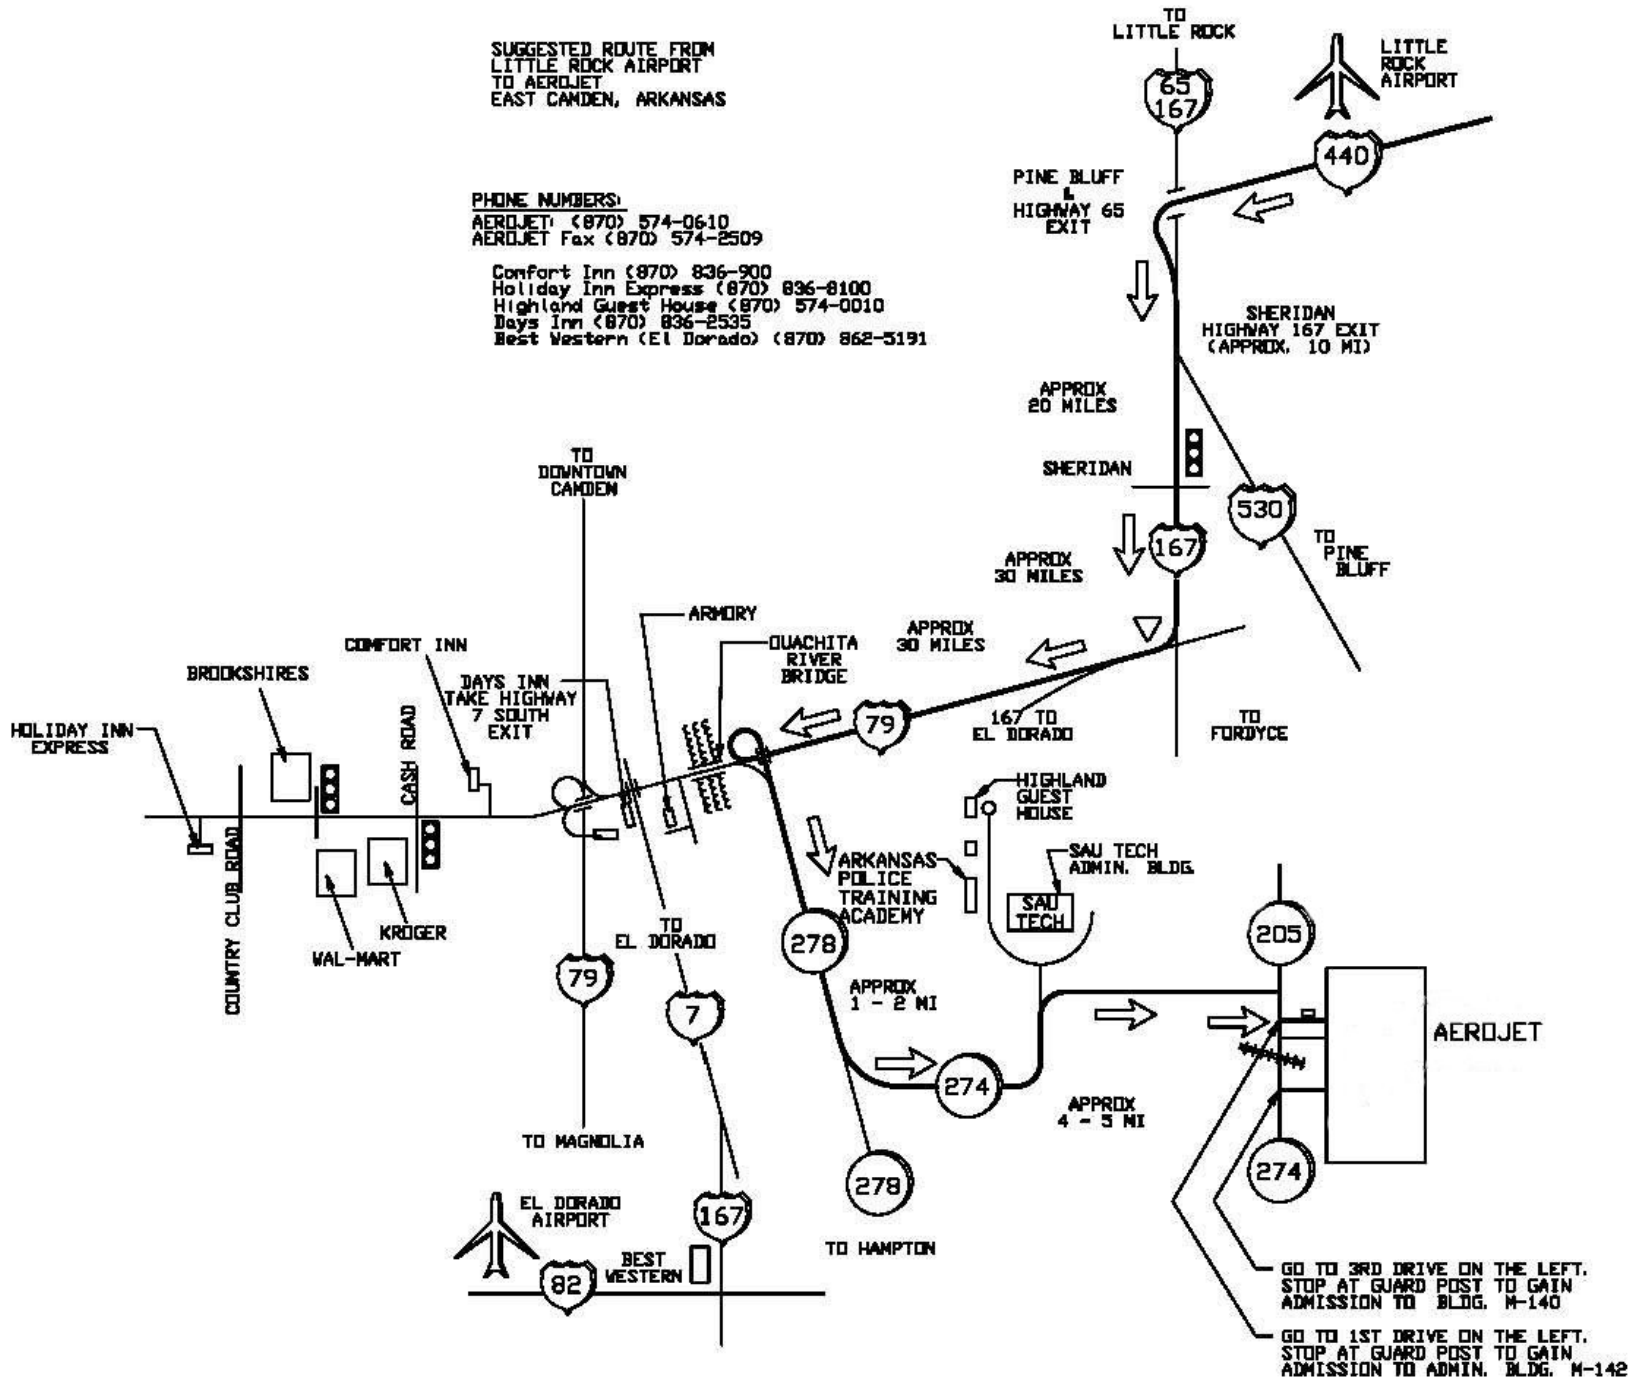

SUGGESTED ROUTE FROM
LITTLE ROCK AIRPORT
TO AEROJET
EAST CAMDEN, ARKANSAS

PHONE NUMBERS:
AEROJET: (870) 574-0610
AEROJET Fax (870) 574-2509

Comfort Inn (870) 836-900
Holiday Inn Express (870) 836-8100
Highland Guest House (870) 574-0010
Days Inn (870) 836-2535
Best Western (El Dorado) (870) 862-5191

GO TO 3RD DRIVE ON THE LEFT.
STOP AT GUARD POST TO GAIN
ADMISSION TO BLDG. M-140

GO TO 1ST DRIVE ON THE LEFT.
STOP AT GUARD POST TO GAIN
ADMISSION TO ADMIN. BLDG. M-142